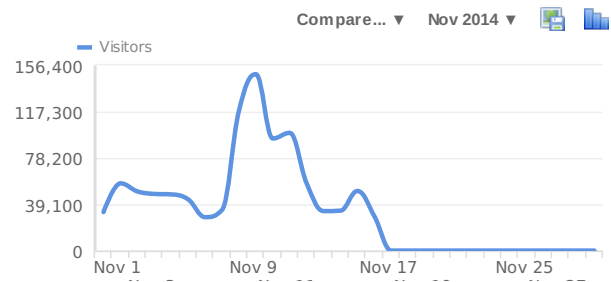

The Basics [Summary](#) [Visitors](#) [Actions](#) [Uniques](#) [Time](#)

Visitors Expand	1,004,463	-11%
Actions Expand	4,137,141	-25%
Average actions	4.1	-16%
Total time	2316d 12h	-51%
Average time per visit	2m 54s	-52%
Bounce rate	9%	-47%

Visitors

Links [Incoming](#) [Domains](#) [Recent](#) [Unique](#) [Outgoing](#)

wadhefa.com/news/2824/	12,723	0%
t.co/DiPDeTjZ2I	9,743	0%
t.co/uknSEYoKaP	9,668	0%
facebook.com/	8,620	+32%
btalah.com/s/howthread.php?t...	8,289	0%
t.co/KgDRQqYiNl	7,326	0%
t.co/Fdg64kstr6	7,095	-69%
alriyadh.com/992690	6,624	0%
t.co/MStyursD8u	6,593	0%
burnews.com/news/2014/11/09...	5,939	0%

Content [Pages](#) [Entrance](#) [Exit](#) [Downloads](#) [Events](#) [Media](#)

/pages/	516,084	-6%
/eServices/Staff/Pages/ShowE...	347,274	-26%
/Ministry/MediaCenter/News/P...	229,665	0%
/mobile/Pages/	225,204	+1%
/eServices/Employment/SelfEm...	225,168	-57%
/eServices/Employment/Pages/...	209,782	+18%
/eServices/Employment/SelfEm...	180,442	-29%
/eServices/Pages/	130,624	-19%
/eServices/employment/Pages/	98,125	+35%
/eServices/Staff/Pages/	80,094	-27%
/eServices/Staff/Pages/Updat...	70,957	-25%
/PGTraining/Pages/CheckJobRe...	69,987	+85%
/mobile/Pages/home.aspx	61,077	+25%
/eServices/Employment/job/Pa...	57,008	-41%

Searches [Searches](#) [Keywords](#) [Recent](#) [Unique](#) [Rankings](#)

[secure search]	470,595	-14%
وزارة الصحة	12,163	-9%
وزارة الصحة	2,707	-8%
وزارتي	1,970	-15%
...العناية الاكثبر	1,724	-8%
وزارة الصحة	1,520	-5%
www.moh.gov.sa	1,240	-24%
...وزارة الصحة السبع	1,055	-16%
التشغيل، الذاتي	1,013	-12%
مسير الرواتب	896	-27%

Locale [Countries](#) [Cities](#) [Languages](#) [Org](#) [Hostnames](#)

Saudi Arabia	918,582	-9%
Egypt	18,027	-16%
The United States	8,712	-20%
Algeria	4,708	-17%
The United Arab Emirates	3,908	-36%
Morocco	3,759	-36%
Jordan	3,638	-38%
India	3,473	-39%

Traffic sources

Searches	573,503	-15%
Direct	251,728	-15%
Links	89,286	+43%
Social media	88,991	+1%
Media searches	391	-37%
Email	375	-54%
Advertising	171	+17%